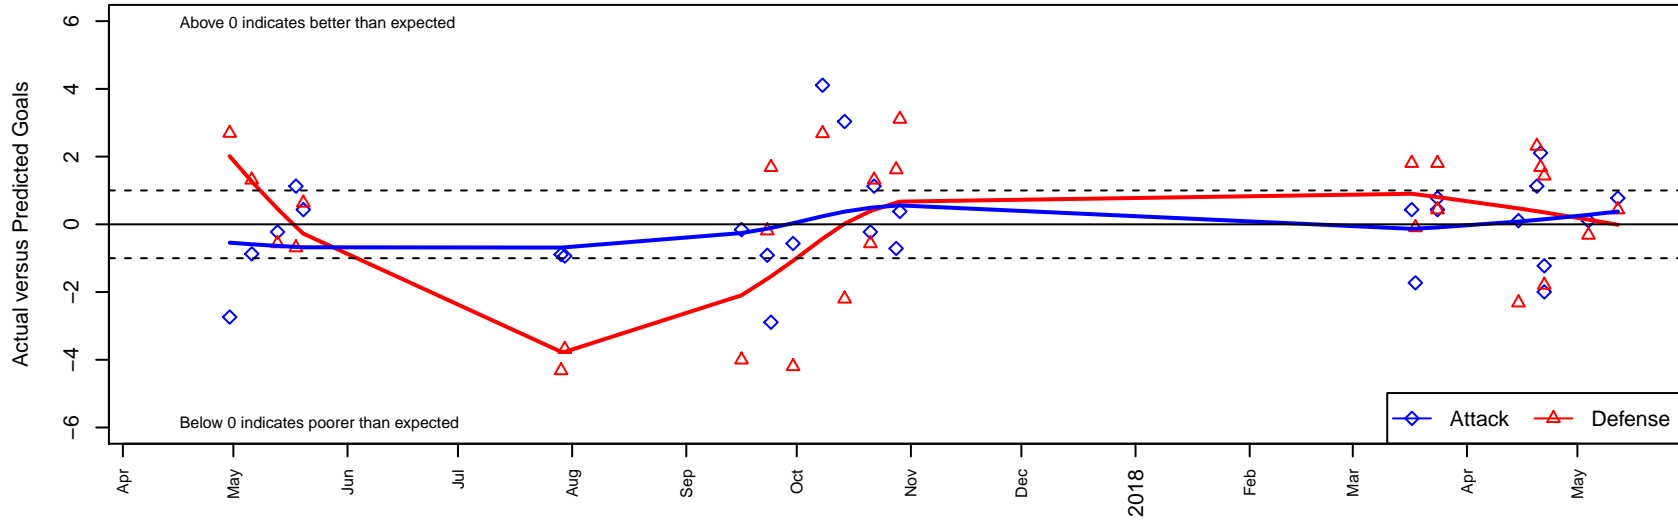

# Spokane Pumas B B04

Spokane Pumas FC  
 Spokane, WA  
 B04 total strength=1045  
 attack=4.04 defense=1.35  
 fall league = PSPL Classic 1 – East U14  
 spr league = Spr PSPL EWA – '04 Classic 1 – I  
 notes= Brickey 2017

**Spokane Pumas B B04**  
 Dots are actual minus expected GF (blue circles) and GA (red triangles).  
 Blue line is smoothed change in attack strength. Red is smoothed change in defense strength.

**attack and defense variance (black dot)  
relative to other teams  
and top 10 in region**