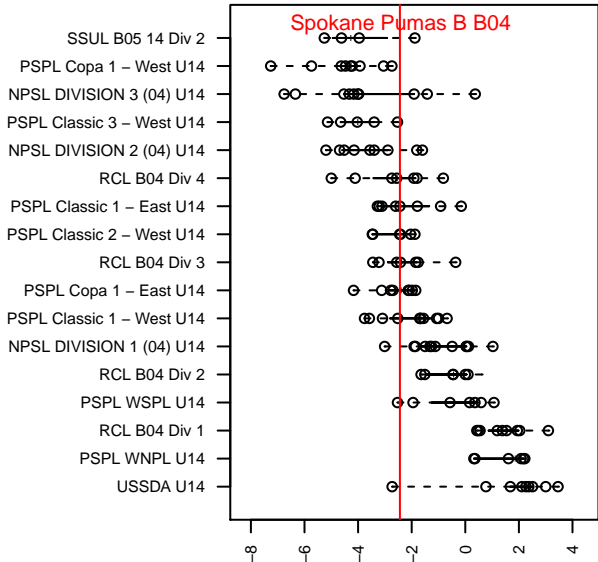

**attack and defense rating
relative to others at age
and all opponents in last 13 months**